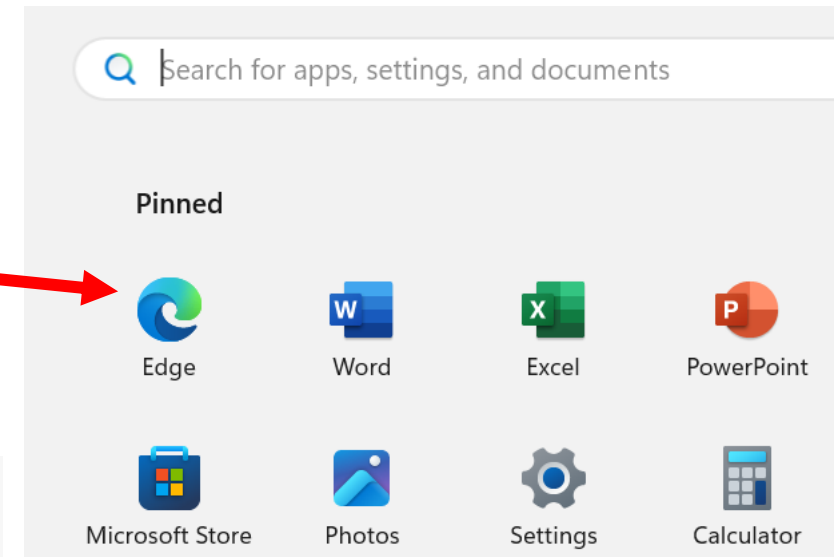

Kindness

Nova Hreod Academy

The best in everyone™

Part of United Learning

Accessing Outlook (Emails)

1. Log into your computer
2. Click on the start button (bottom of page)
3. Click on Edge
4. In the address bar, type in outlook.com
5. Click the “Sign in” button in the middle of the page. Note – you will need to enter your full email 17StudentName@novahreodacademy.org.uk

On some devices, you may be asked to sign in again.
Log in with the same details (your school email and password)

Excellence

Hard Work

Kindness

Arbor Student Portal Log in

Now we are going to reset your Arbor Student Portal password.